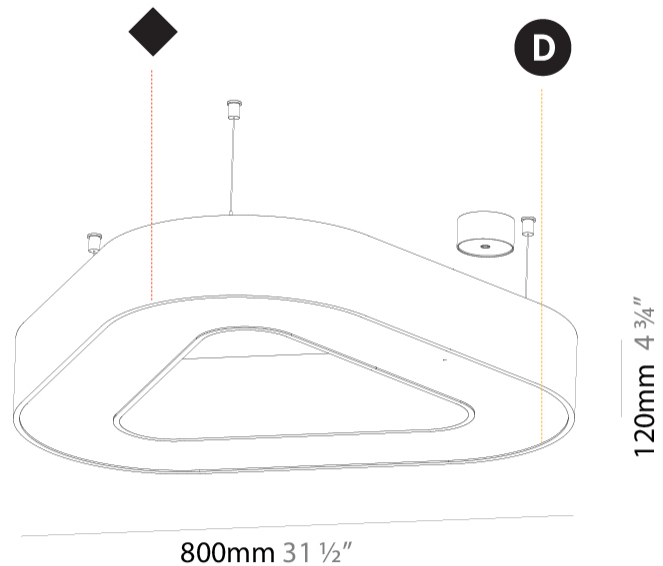

GENERAL

Series: Glorious
Subseries: Glorious Victory
Brand: Prolicht
Division: Architectural
Mounting Type: Suspension
Mounting Location: Ceiling
Subcategory: Ambient

PHYSICAL

Shape: Abstract
Length (mm): 800
Length (in): 31 1/2
Width (mm): 800
Width (in): 31 1/2
Height (mm): 120
Height (in): 4 3/4
Max. Overall Height (mm): 2120
Max. Overall Height (in): 83 7/16
Light Distribution: Direct
Weight (kg): 8.317
Weight (lbs): 18.30
Diffuser: PMMA - opal or micro-prism
Fixture Finish: SSR / BKV / CWI / CRY / HAB / UFT / ITA / RUA / FTG / MYG / LOD / PUS / FRO / FUP / KIA / POP / BLS / SPG / MEY / GOH / GUM / CHC / COM / ABZ / JAG / OBR / MOS / ROR
Fixture Material: Aluminum

ELECTRICAL

Lamp Type: LED (Zhaga Standard)
Input Wattage (W): 30
Total Output Wattage (W): 24 / 19.2 (3500K)
Dimming: Non-Dimming / Phase Dimming (120Vac only) / 0-10V Dimming
Driver Included: Yes
Driver Location: Integrated
Driver Type: Constant Current - 120 / 277Vac
Driver Class: Class 2
Input Voltage (V): 120 - 277
Constant Current (MA): 350 / 600 (3500K)

LED

Color Temperature (°K): 3000 / 3500 / 4000
Max. Delivered Lumen (lm): 2770 / 2862 / 2920
CRI: >80 CRI
Efficiency (%): 65
Lamp Life (hrs): 50000

OPTICAL

RATINGS AND CERTIFICATIONS

Certified By: Certified for North American Standards
IP rating: IP20